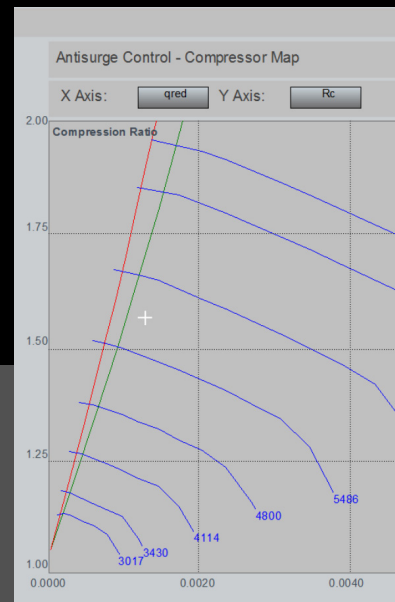

HMI Libraries and Graphic Displays

- CCC Faceplates
- CCC Compressor and Turbine Maps

designed for ease of operation directly within Station HMI displays.

Experion Operator Stations CCC Engineering Station