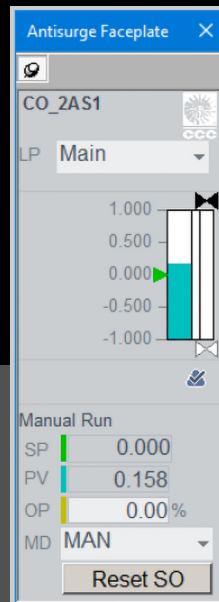

HMI Libraries and Graphic Displays

- CCC Faceplates
- CCC Compressor and Turbine Maps

designed for ease of operation directly within Station HMI displays.

Experion Operator Stations CCC Engineering Station